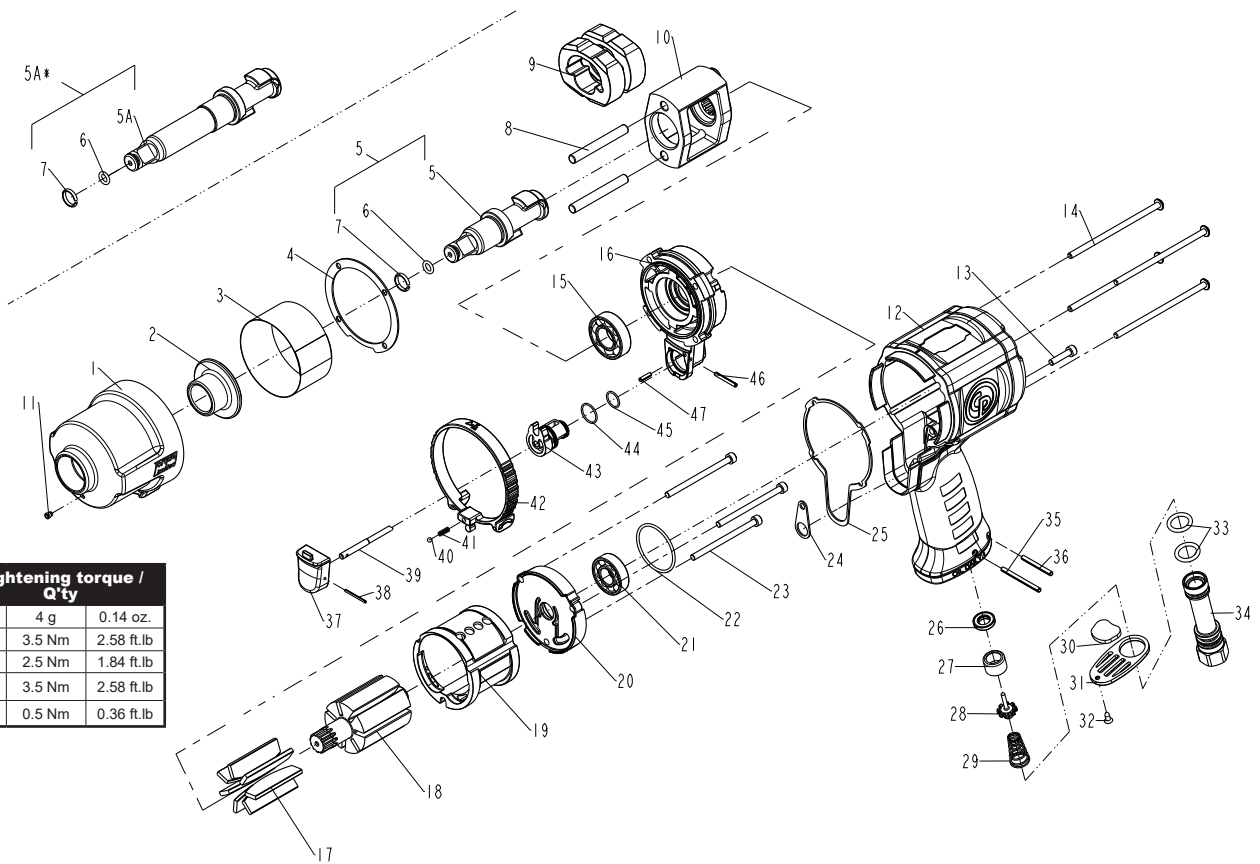

**Chicago
Pneumatic**

CP7748TL & CP7748TL-2

Model E

Impact Wrench

Item	Glue / grease	Tightening torque / Q'ty	
10	Clutch grease	4 g	0.14 oz.
13	Loctite 222		3.5 Nm 2.58 ft.lb
14			2.5 Nm 1.84 ft.lb
23			3.5 Nm 2.58 ft.lb
32	/		0.5 Nm 0.36 ft.lb

Item No.	Part No.	Description	Q'ty
5	2050521363	Anvil Unit (5*)	1
5A	2050526443	Anvil Long (5A*)	1
8	2050521123	Hammer Frame Pin (Set of 2)	1
9	2050521133	Hammer (Set of 2)	1
10	8940176003	Hammer Frame	1
17	8940176019	Blades (Set of 7)	1
18	8940176007	Rotor	1
19	8940176008	Cylinder	1
A	8940171601	Socket Retainer Kit (Set Of 5)	
6		O - Ring 5.8x1.9	1
7		Socket Retainer	1
B	8940176020	Gasket Kit	
4		Hammer Case Gasket	1
24		Packing-Front Bearing Plate	1
25		Front Bearing Plate Gasket	1
C	8940176233	Clutch Housing Kit	
1		Hammer Case	1
2		Hammer Case Bushing	1
3		Steel Ring	1
4		Hammer Case Gasket	1
11		Hammer Case Grease Fitting	1
D	8940176202	Front End Plate Kit	
13		Hex.soc.hd.bolt	1
15		Bearing	1
16		Front End Plate	1
24		Packing-Front Bearing Plate	1
25		Front Bearing Plate Gasket	1
46		Spring Pin	1
47		Pin	1
E	8940176023	Rear End Plate Kit	
20		Rear End Plate	1
21		Bearing 6001	1
22		O-Ring 33.05x1.78	1
23		Hex.Soc.Hd.Bolt	3
F	8940176024	Throttle Valve Kit	
26		Seal	1
27		Bushing	1
28		Tip Valve	1
29		Spring	1