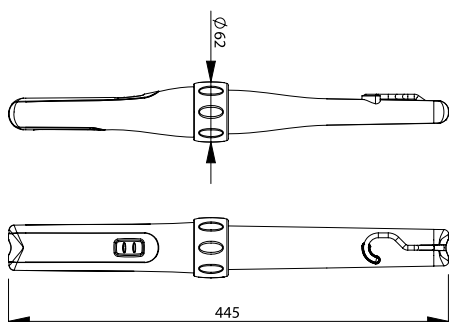

**ES**

El modelo con transformador permite de alimentar  
la lampara, en baja tension (24V) según las normas  
de Seguridad.

**CABLE LENGTH: 15,5 m (14+1,5)**  
**INCOMING CABLE: 1 m**  
**CABLE TYPE: H05 RN-F - 2x1 mm<sup>2</sup>**  
**REEL PROTECTION DEGREE: IP42**

**NO**  
TRANSFORMER

**YES**  
TRANSFORMER

ART.	5907/AM9 230V	5907/AM9 24V	5908/AM9
Description	Cable reel with LED lamp AM9 230V	Cable reel with LED lamp AM9 24V	Cable reel with transfo + LED lamp AM9
cable length	15,5 m (14 + 1,5)	15,5 m (14 + 1,5)	15,5 m (14 + 1,5)
lamp model	AM9 230V	AM9 24V	AM9 24V
bulb type and power	SMD LED included		
supply voltage	110 - 230V	12V dc/ac - 24V dc/ac	230V
transfo features	/	/	power: 14VA/input: 230V Output: 24V
	60	60	60
	mm 390x310x165 Kg 4,5	mm 390x310x165 Kg 4,5	mm 390x310x165 Kg 4,5

**Dimensions**

**Spare Parts**

**ART. AM500**

Transparent cover / Calotte transparente  
Durchsichtige Abdeckplatte / Casquete transparente

REELS WITH LAMPS