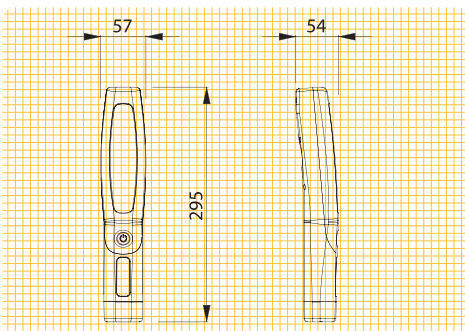

ART. YELLOW	5907/330 230V	5907/330 24V
<b>Description</b>	Cable reel with LED lamp 330 230V	Cable reel with LED lamp 330 24V
<b>cable length</b>	15,5 m (14 + 1,5)	15,5 m (14 + 1,5)
<b>lamp model</b>	330 230V	330 24V
<b>reel protection degree</b>	IP42	IP42
<b>supply voltage</b>	110-230V	12V dc/ac - 24V dc/ac
	60	60
	mm 390x310x165 Kg 4,5	mm 390x310x165 Kg 4,5

**ART. SILVER**

**5508/330**

**ART. YELLOW**

**5908/330**

Description	Cable reel with transfo + LED lamp 330
<b>cable length</b>	15,5 m (14 + 1,5)
<b>transfo features</b>	power: 14VA / input: 230V output: 24V
<b>reel protection degree</b>	IP42
<b>supply voltage</b>	230V
	60
	mm 390x310x165 Kg 4,5

## DIMENSIONS